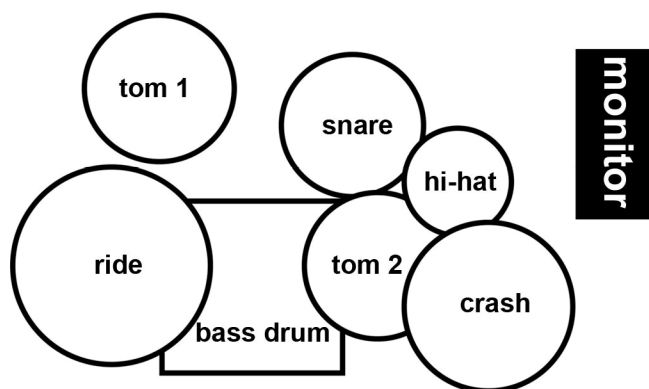

ANKRAMU

Michal

main vocal + bass

mic for main vocal

1 line out for bass combo

monitor

Jožo

drums + vocal

sonor jungle set,

bd 16" full front,

tt 10", ft 13", sd 14"

+ mic for vocal

Mišo

guitar + vocal

mic for guitar combo

mic for vocal

monitor

Audience